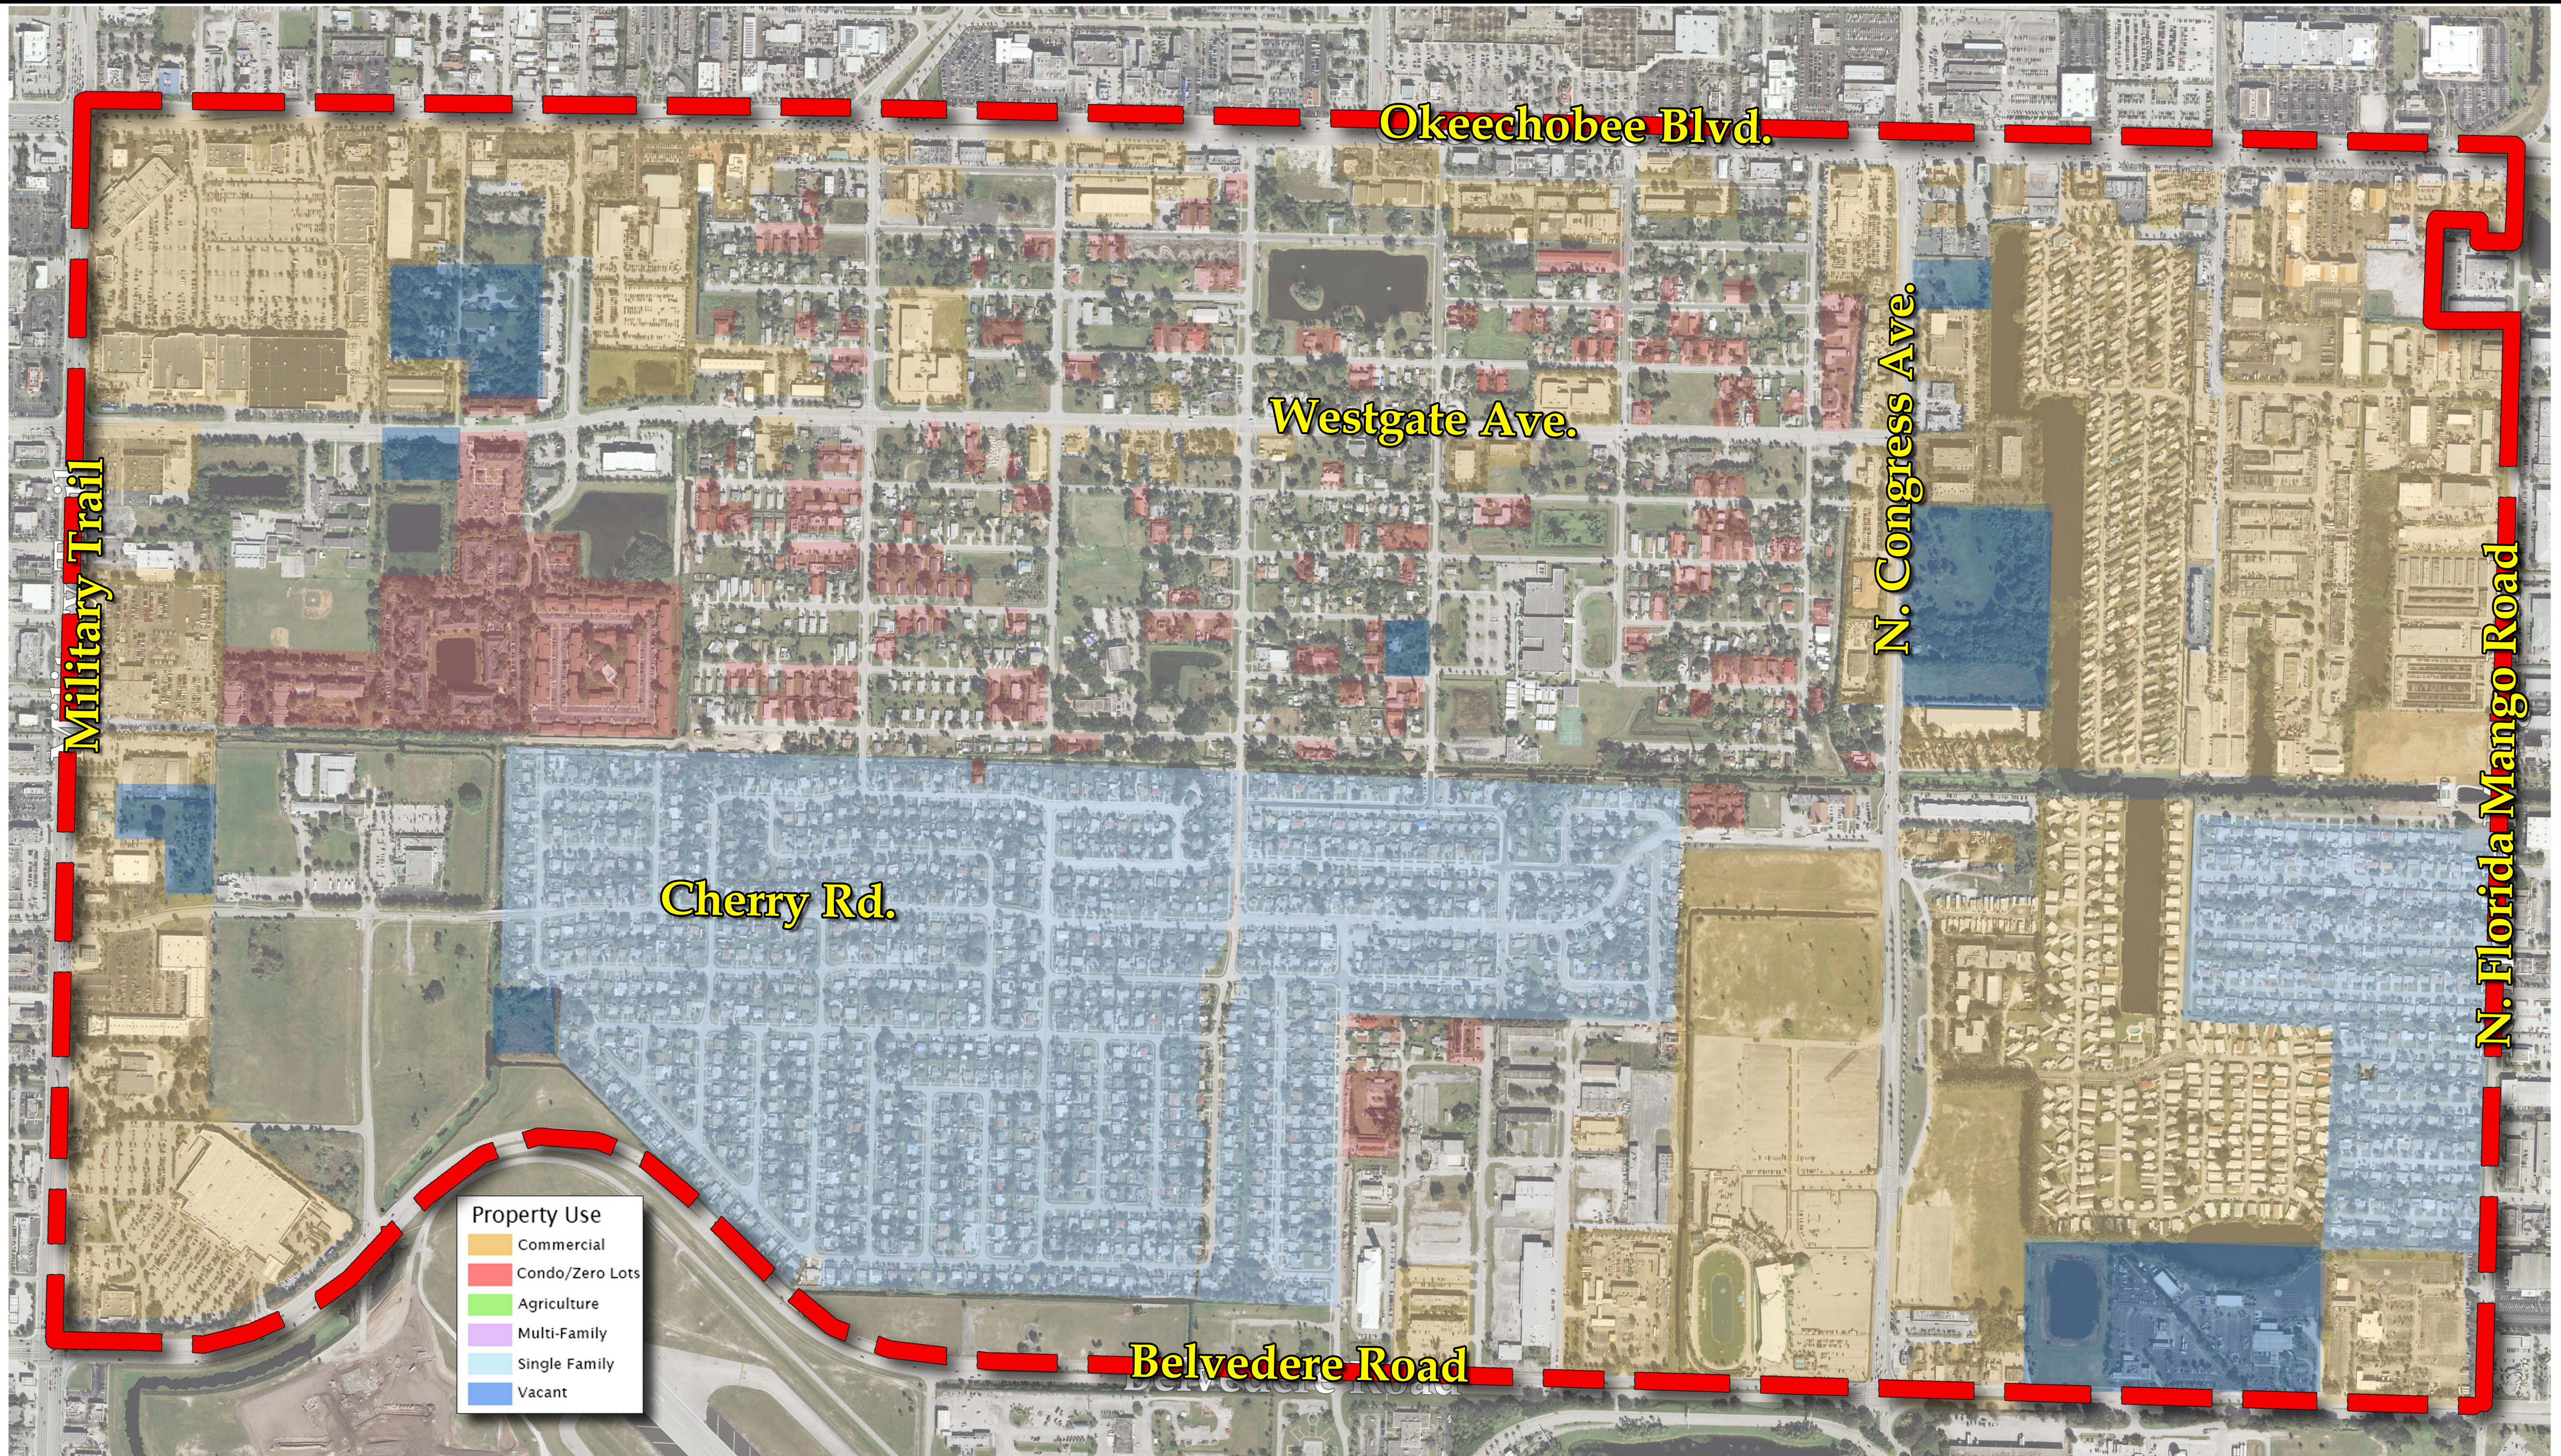

■ ■ ■ Westgate Boundary

Westgate CRA

WCRA Sales Over Time

Property Use	
■	Commercial
■	Condo/Zero Lots
■	Agriculture
■	Multi-Family
■	Single Family
■	Vacant

■ ■ ■ Westgate Boundary

Westgate CRA

WCRA Property Uses

Note: Buses run approximately every 30 minutes.

Westgate CRA

WCRA Transit Map

CRA Projects & Points of Interest

- ★ 13 NSP2 Homes
- ★ 13 NR Homes
- ★ 80-Unit NSP2 Apts
- L2 Canal Prop.
- L2 Pump
- Cherry Bridge
- CRA Owned Prop.
- Dennis Preserve
- Redevelopment MU
- Community Garden
- Points of Interest
- Palm Beach County Owned

Westgate CRA

WCRA Projects/Infrastructure Improvements Map