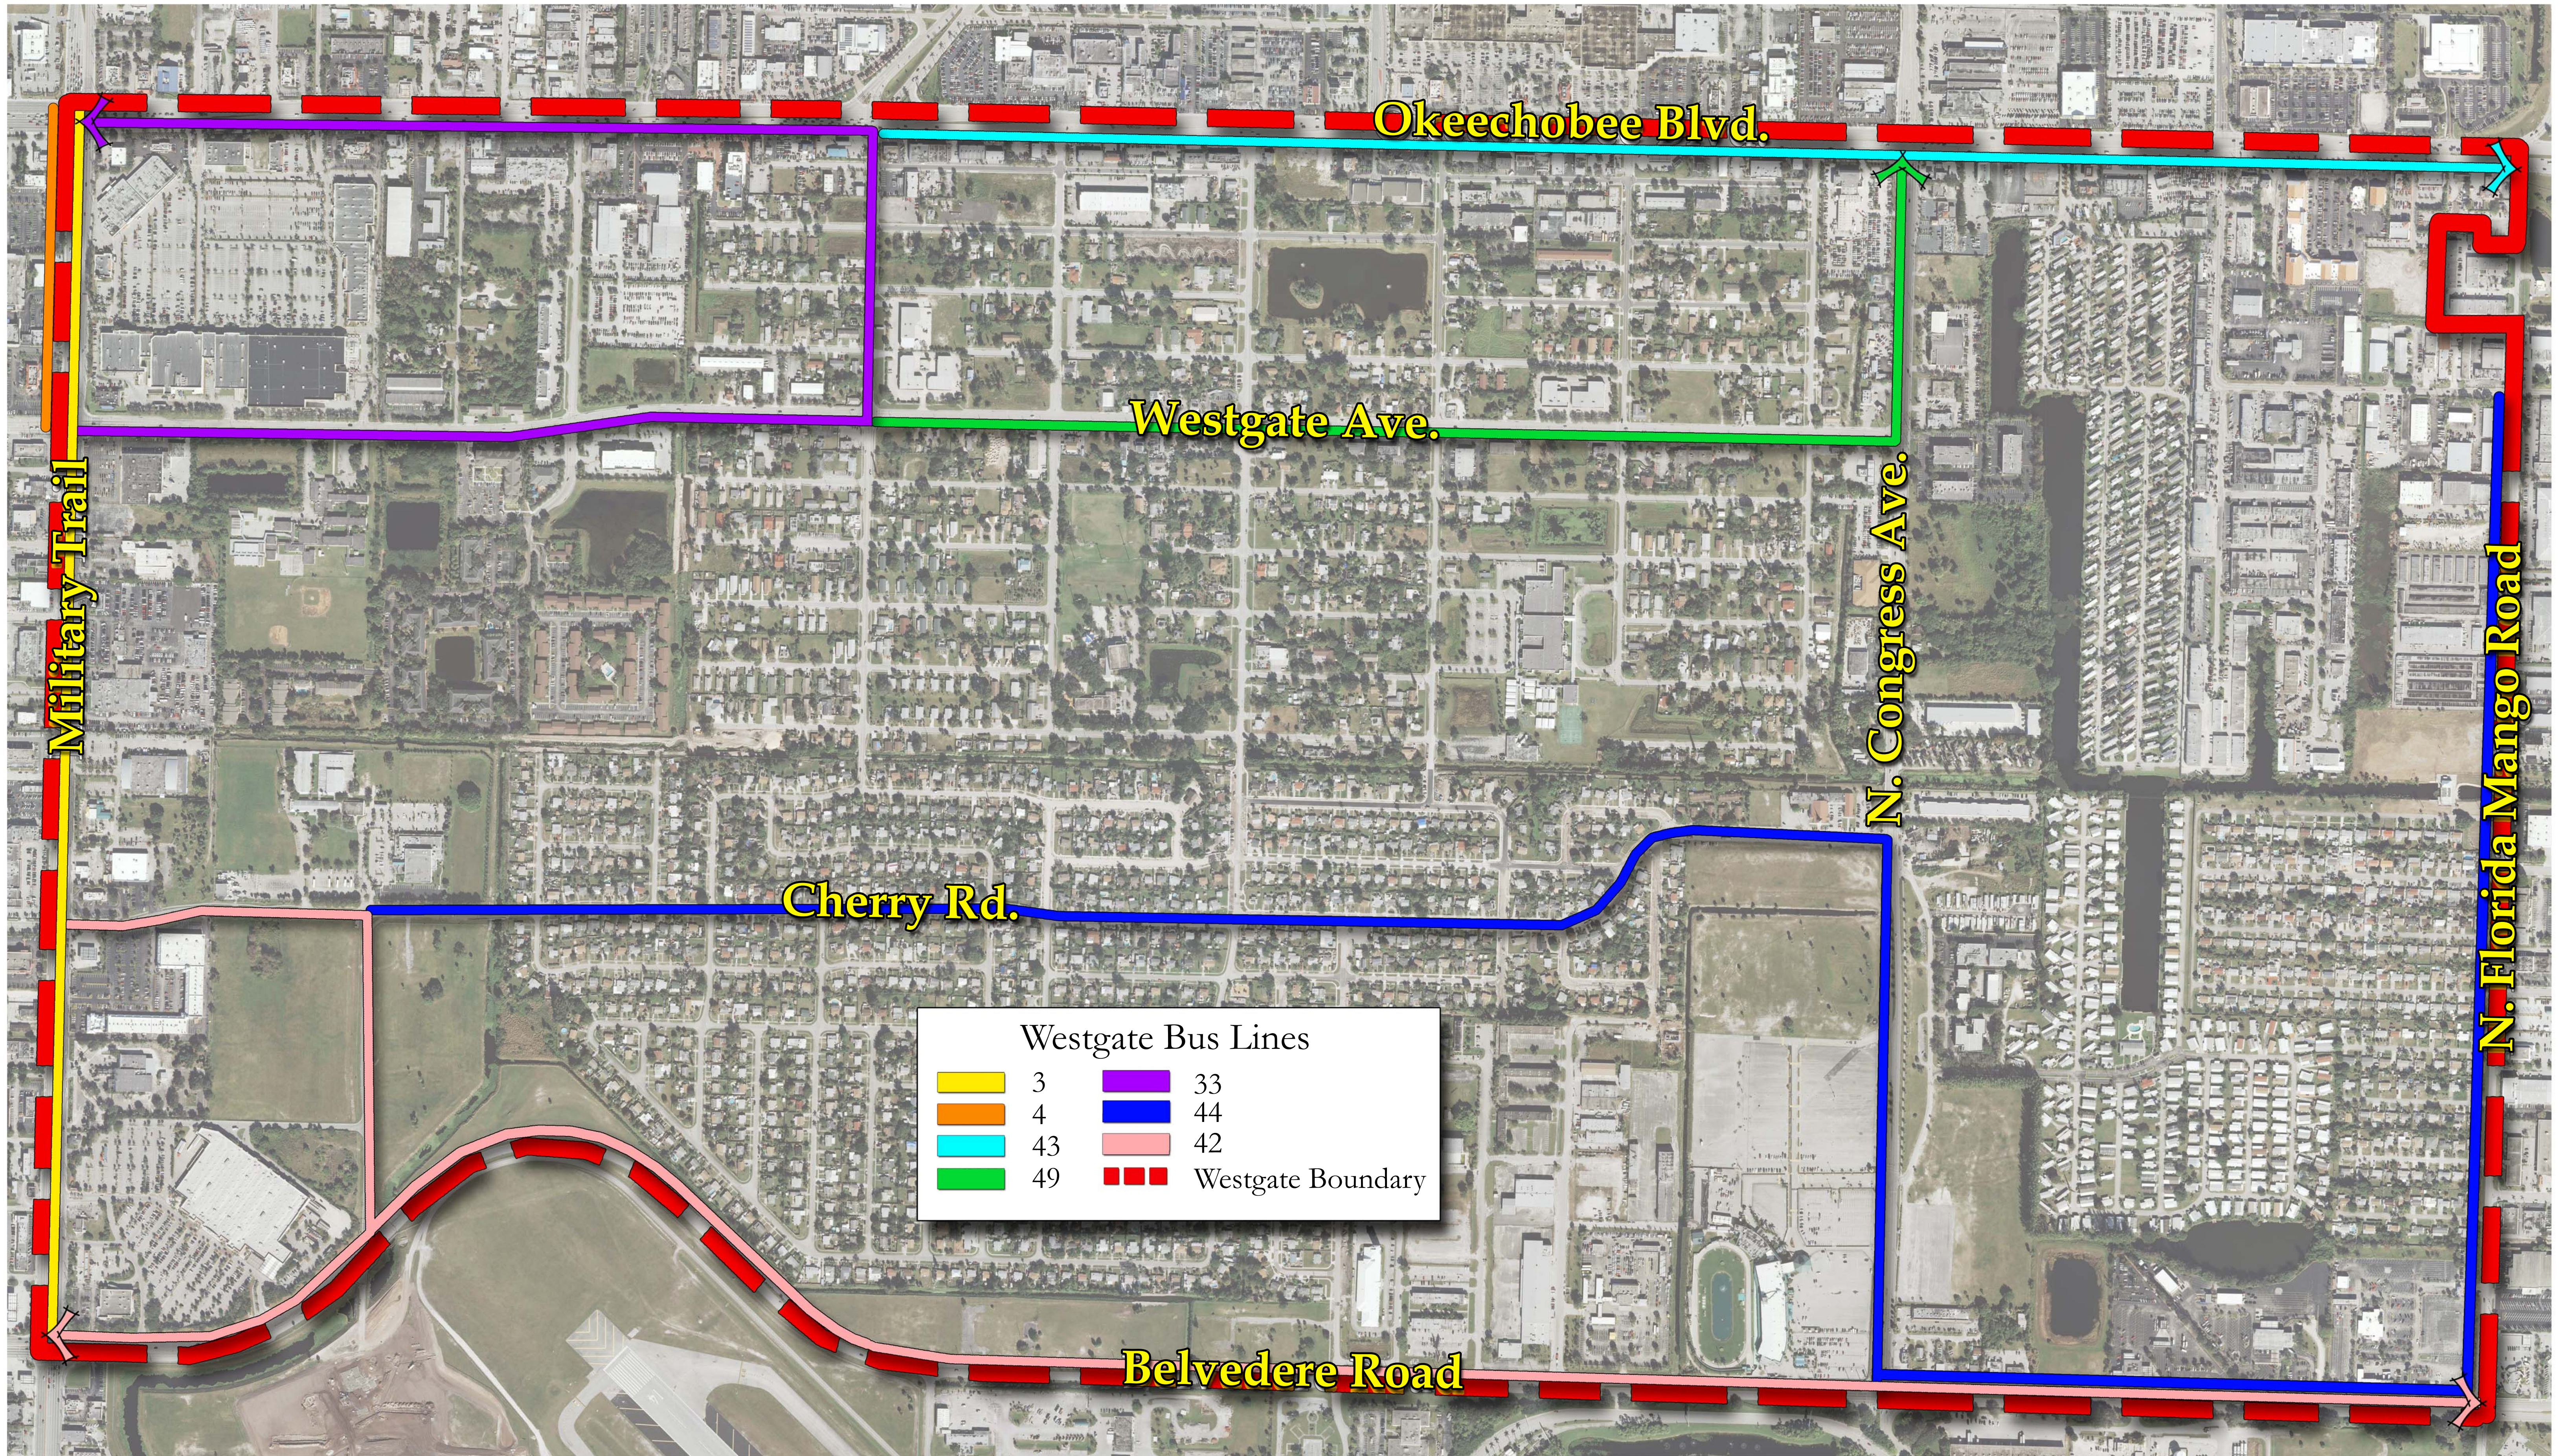

■ ■ ■ Westgate Boundary

Westgate CRA

WCRA Sales Over Time

Property Use	
■	Commercial
■	Condo/Zero Lots
■	Agriculture
■	Multi-Family
■	Single Family
■	Vacant

■ ■ ■ Westgate Boundary

Westgate CRA

WCRA Property Uses

Note: Buses run approximately every 30 minutes.

Westgate CRA

WCRA Transit Map

CRA Projects & Points of Interest

- ★ 13 NSP2 Homes
- ★ 13 NR Homes
- ★ 80-Unit NSP2 Apts
- L2 Canal Prop.
- L2 Pump
- Cherry Bridge
- CRA Owned Prop.
- Dennis Preserve
- Redevelopment MU
- Community Garden
- Points of Interest
- Palm Beach County Owned

Westgate CRA

WCRA Projects/Infrastructure Improvements Map