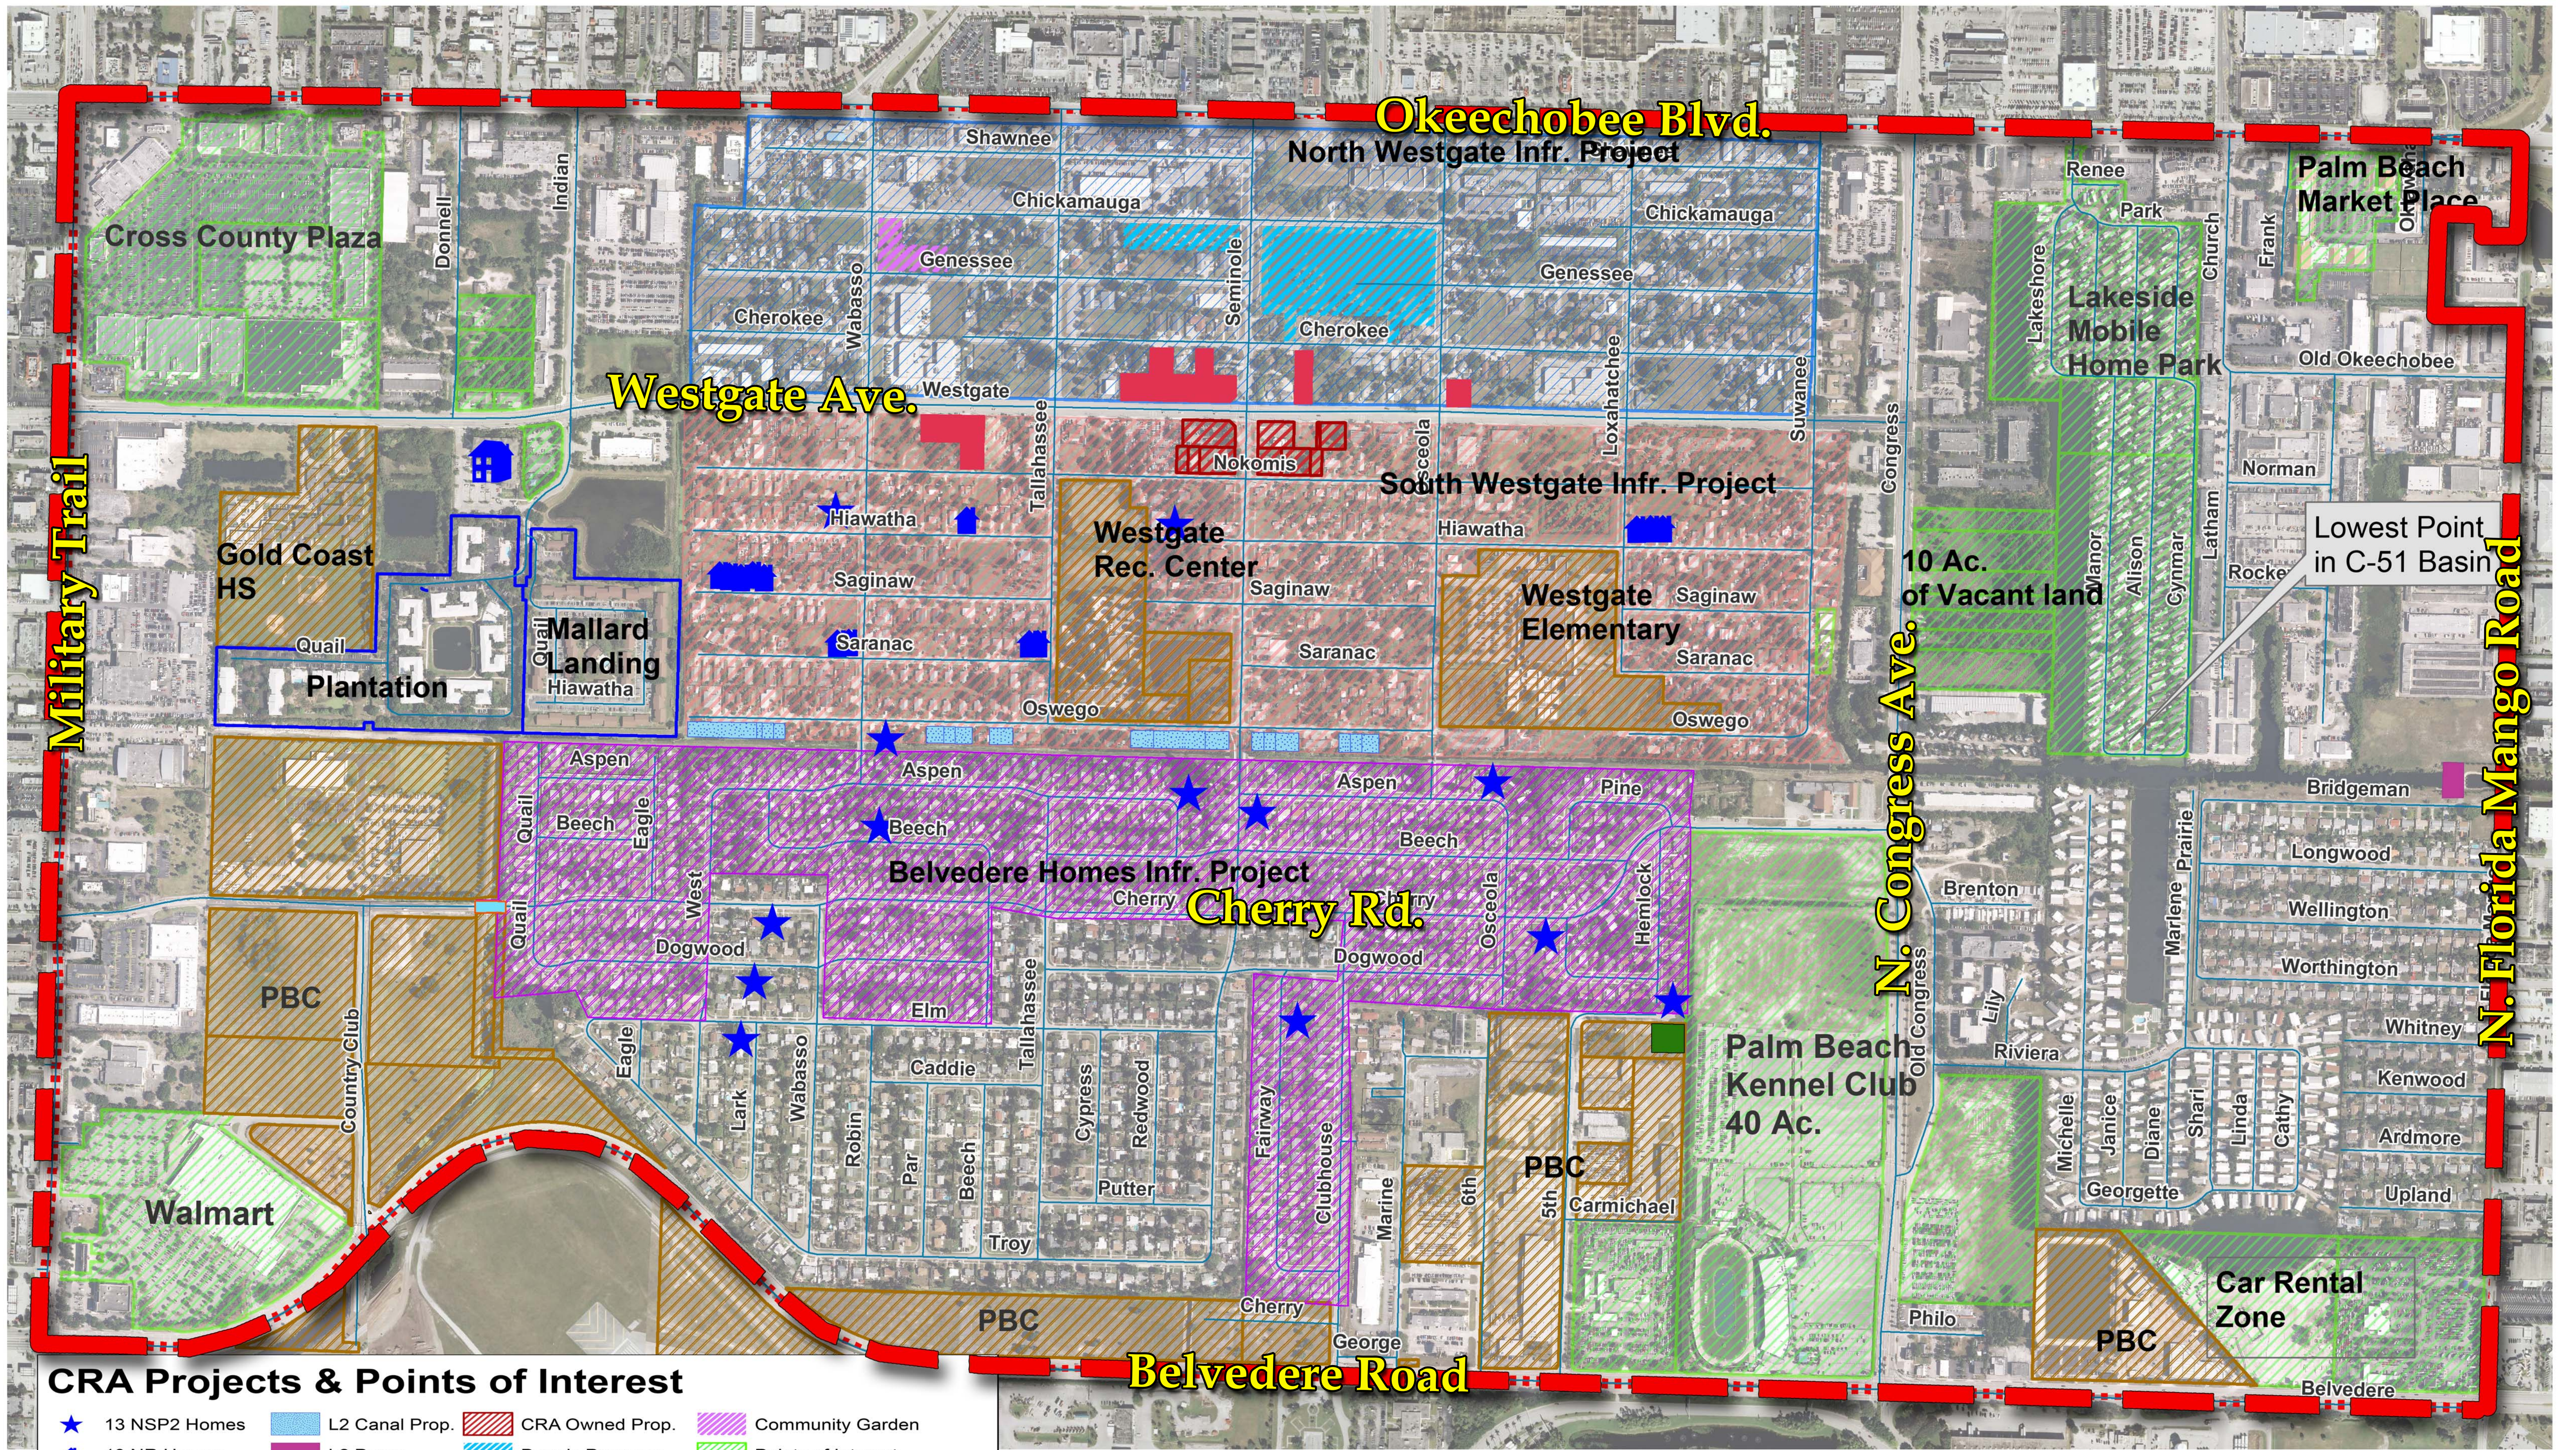

■ ■ ■ Westgate Boundary

Westgate CRA

WCRA Sales Over Time

Property Use	
■	Commercial
■	Condo/Zero Lots
■	Agriculture
■	Multi-Family
■	Single Family
■	Vacant

■ ■ ■ Westgate Boundary

Westgate CRA

WCRA Property Uses

Note: Buses run approximately every 30 minutes.

Westgate CRA

WCRA Transit Map

CRA Projects & Points of Interest

- ★ 13 NSP2 Homes
- ★ 13 NR Homes
- ★ 80-Unit NSP2 Apts
- L2 Canal Prop.
- L2 Pump
- Cherry Bridge
- CRA Owned Prop.
- Dennis Preserve
- Redevelopment MU
- Community Garden
- Points of Interest
- Palm Beach County Owned

Westgate CRA

WCRA Projects/Infrastructure Improvements Map